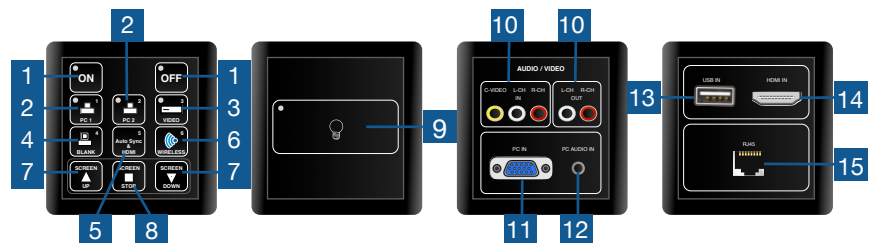

Switcher Panel Selector

Warranty

3 Year Warranty*