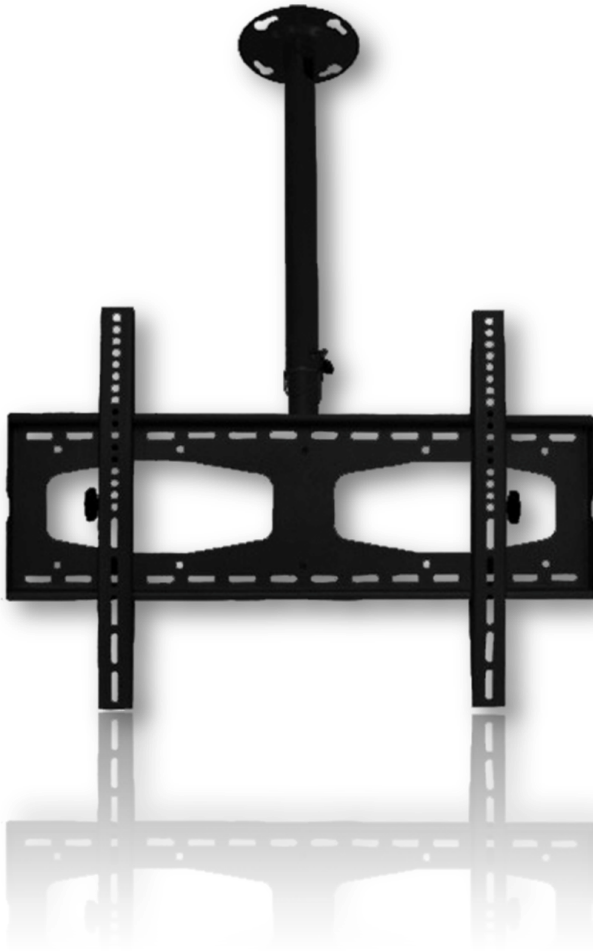

MOMENTUM™

Mounting Solutions

UNIVERSITI LCD/PLASMA CEILING MOUNT BRACKET

Brand : Momentum

Model : MWM-ST202

Product Features :

- Enhance viewing experience with a extending pole
- Uniquely slim designed with an ease of installation
- Heavy duty ceiling mount
- Include mounting hardware kit
- Tilt Up/Down $\pm 10^\circ$ and Lock
- Rotates 360° for better viewing
- Integrated Cable Management
- High quality solid steel with hard coated epoxy finishing
- Economical way of mounting
- Light weight
- Universal to wide range of LCD, plasma, LED display

Product Specification :

- Type
Ceiling Mount
- Extended Pole
950 - 1500 mm
- LCD/Plasma Suitable Size
33" to 64"
- Tilt Up / Down
 $\pm 10^\circ$
- Rotation (Swing)
 360° rotates
- VESA Mounting Standard
200 x 400mm, 200 x 600mm, 400 x 600mm, 400 x 700mm
(Fit in between VESA standard)
- Load Capacity
60kg
- Gross Weight (approx)
3kg
- Color
Epoxy Black / Grey
- Warranty
1 Year warranty

Surge Protector

Security Alarm Lock

Ceiling Mount Dimension :