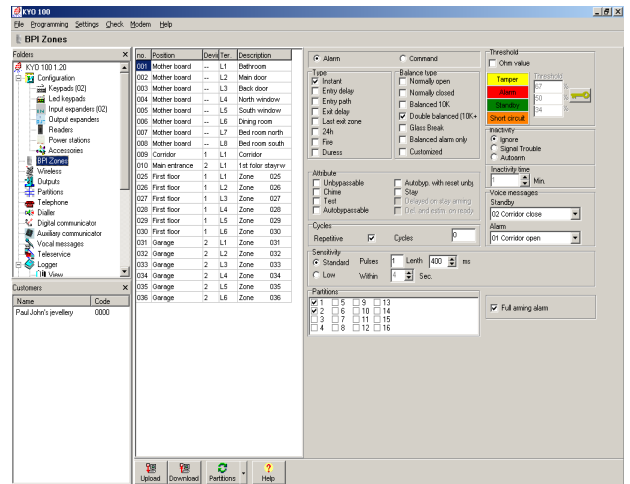

SOFTWARE

- User friendly software programming
- Remote monitoring and control
- Full control by PC software (B-MOD,B-MOD/RX)
- Data Upload/ Download
- 1,000 event log

BATTERY STAND-BY

- GP Brand Maintenance-Free Sealed Lead Acid Battery 12V 7.2Ah
- Standby Use: 13.5 – 13.8 V
- Cycle use: 14.4 – 15.0 V
- Initial Current : Less than 2.1 Amp
- Constant voltage change

CERTIFICATION

- Local SIRIM and Universal ISO 9001 approval certification
- ***Please refer to Certificate Attached*

SENSOR, DETECTOR AND ACCESSORIES

- LCD Keypad
- 2 wire / 4 wire smoke detector capability
- Photoelectric Smoke Detector
- Surface Magnetic Contact
- Vibration/Shock Sensor
- Internal Siren
- External Sounder c/w Strobe Light
- Tamper Switch
- PIR Motion Detector
- Bundle with Bentel Security Suite Software

WARRANTY

- One Year Warranty

User Friendly Security Software

Centrali di Allarme - Control Panels

Product Of Italy

www.bentelsecurity.com info@bentelsecurity.com