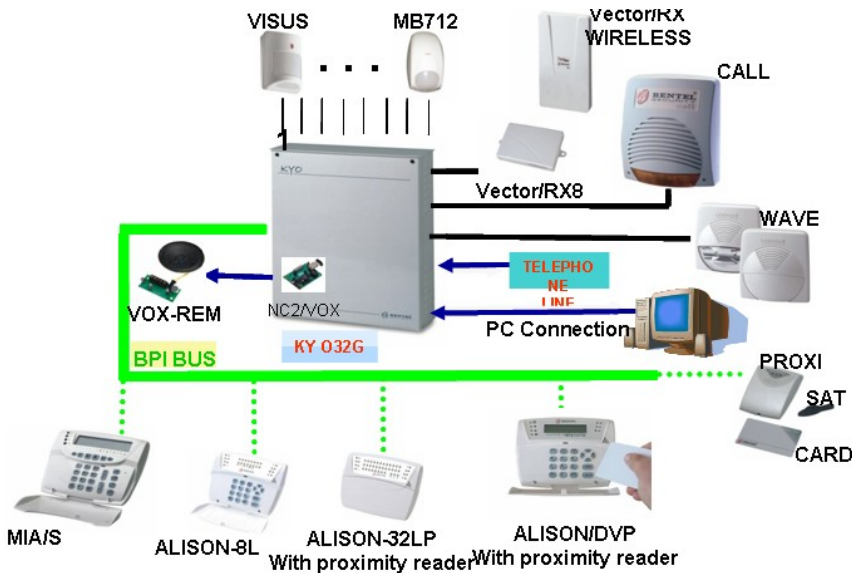

APPLICATION :
√ EDUCATION

√ CORPORATE

OUR HIGHLIGHTS

- Based in Corropoli, Italy
- Founded in 1983
- Leader brand in Italy
- Certification ISO9001:2000
- Security and Fire Systems

BENTEL ALARM SYSTEM

MODEL : KYO 32M

CONTROL PANEL

- 8 fully programmable zone, expandable to 32
- Hybrid system: Wire and Wireless
- LCD keypad
- Up to 8 telephone numbers
- NC2/VOX voice board for audio messages
- Digital multi protocol communicator for tele-monitoring services
- DTMF/DMTF management for arm, disarm, alarm reset, output control and two-ways audio (with NC2/VOX/REM)
- 16 fully programmable outputs
- 32 programmable access code
- 4 bypass groups
- 4 wire data bus for communicating keypads & expanders
- 4 up to 8 true partition with separate entry
- Zone Doubling
- Self Diagnosis Graphical Interface Checking System
- Auto Arming by schedule

SECURITY SYSTEMS

SOFTWARE

- User friendly software programming
- Remote monitoring and control
- Full control by PC software (B-MOD,B-MOD/RX)
- Data Upload/ Download
- 1,000 event log

BATTERY STAND-BY

- GP Brand Maintenance-Free Sealed Lead Acid Battery 12V 7.2Ah
- Standby Use: 13.5 – 13.8 V
- Cycle use: 14.4 – 15.0 V
- Initial Current : Less than 2.1 Amp
- Constant voltage change