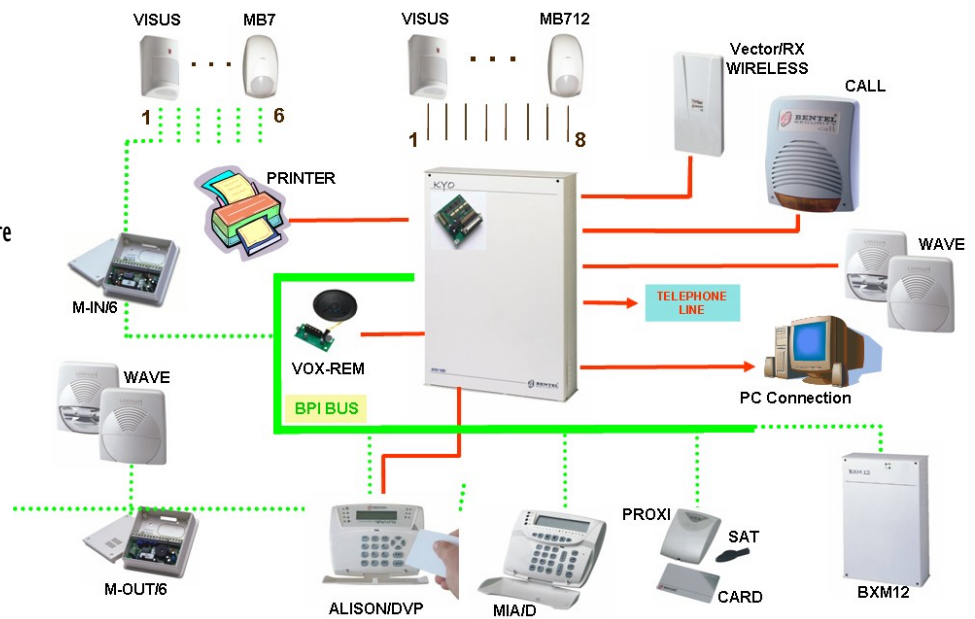

CONTROL PANEL

- 8 fully programmable zone, expandable to 32
- Hybrid system: Wire and Wireless
- LCD keypad
- Up to 8 telephone numbers
- NC2/VOX voice board for audio messages
- Digital multi protocol communicator for tele-monitoring services
- DTMF/DMTF management for arm, disarm, alarm reset, output control and two-ways audio (with NC2/VOX/REM)
- 16 fully programmable outputs
- 32 programmable access code
- 4 bypass groups
- 4 wire data bus for communicating keypads & expanders
- 4 up to 8 true partition with separate entry
- Zone Doubling
- Self Diagnosis Graphical Interface Checking System
- Auto Arming by schedule

CERTIFICATION

- Local SIRIM and Universal ISO 9001 approval certification
- **Please refer to Certificate Attached*

SENSOR, DETECTOR AND ACCESSORIES

- LCD Keypad
- 2 wire / 4 wire smoke detector capability
- Photoelectric Smoke Detector
- Surface Magnetic Contact
- Vibration/Shock Sensor
- Internal Siren
- External Sounder c/w Strobe Light
- Tamper Switch
- PIR Motion Detector
- Bundle with Bentel Security Suite Software

WARRANTY

- One Year Warranty

User Friendly Security Software

Centrali di Allarme - Control Panels

Product Of Italy

www.bentelsecurity.com info@bentelsecurity.com

Complete Solution of Bentel KYO 32M